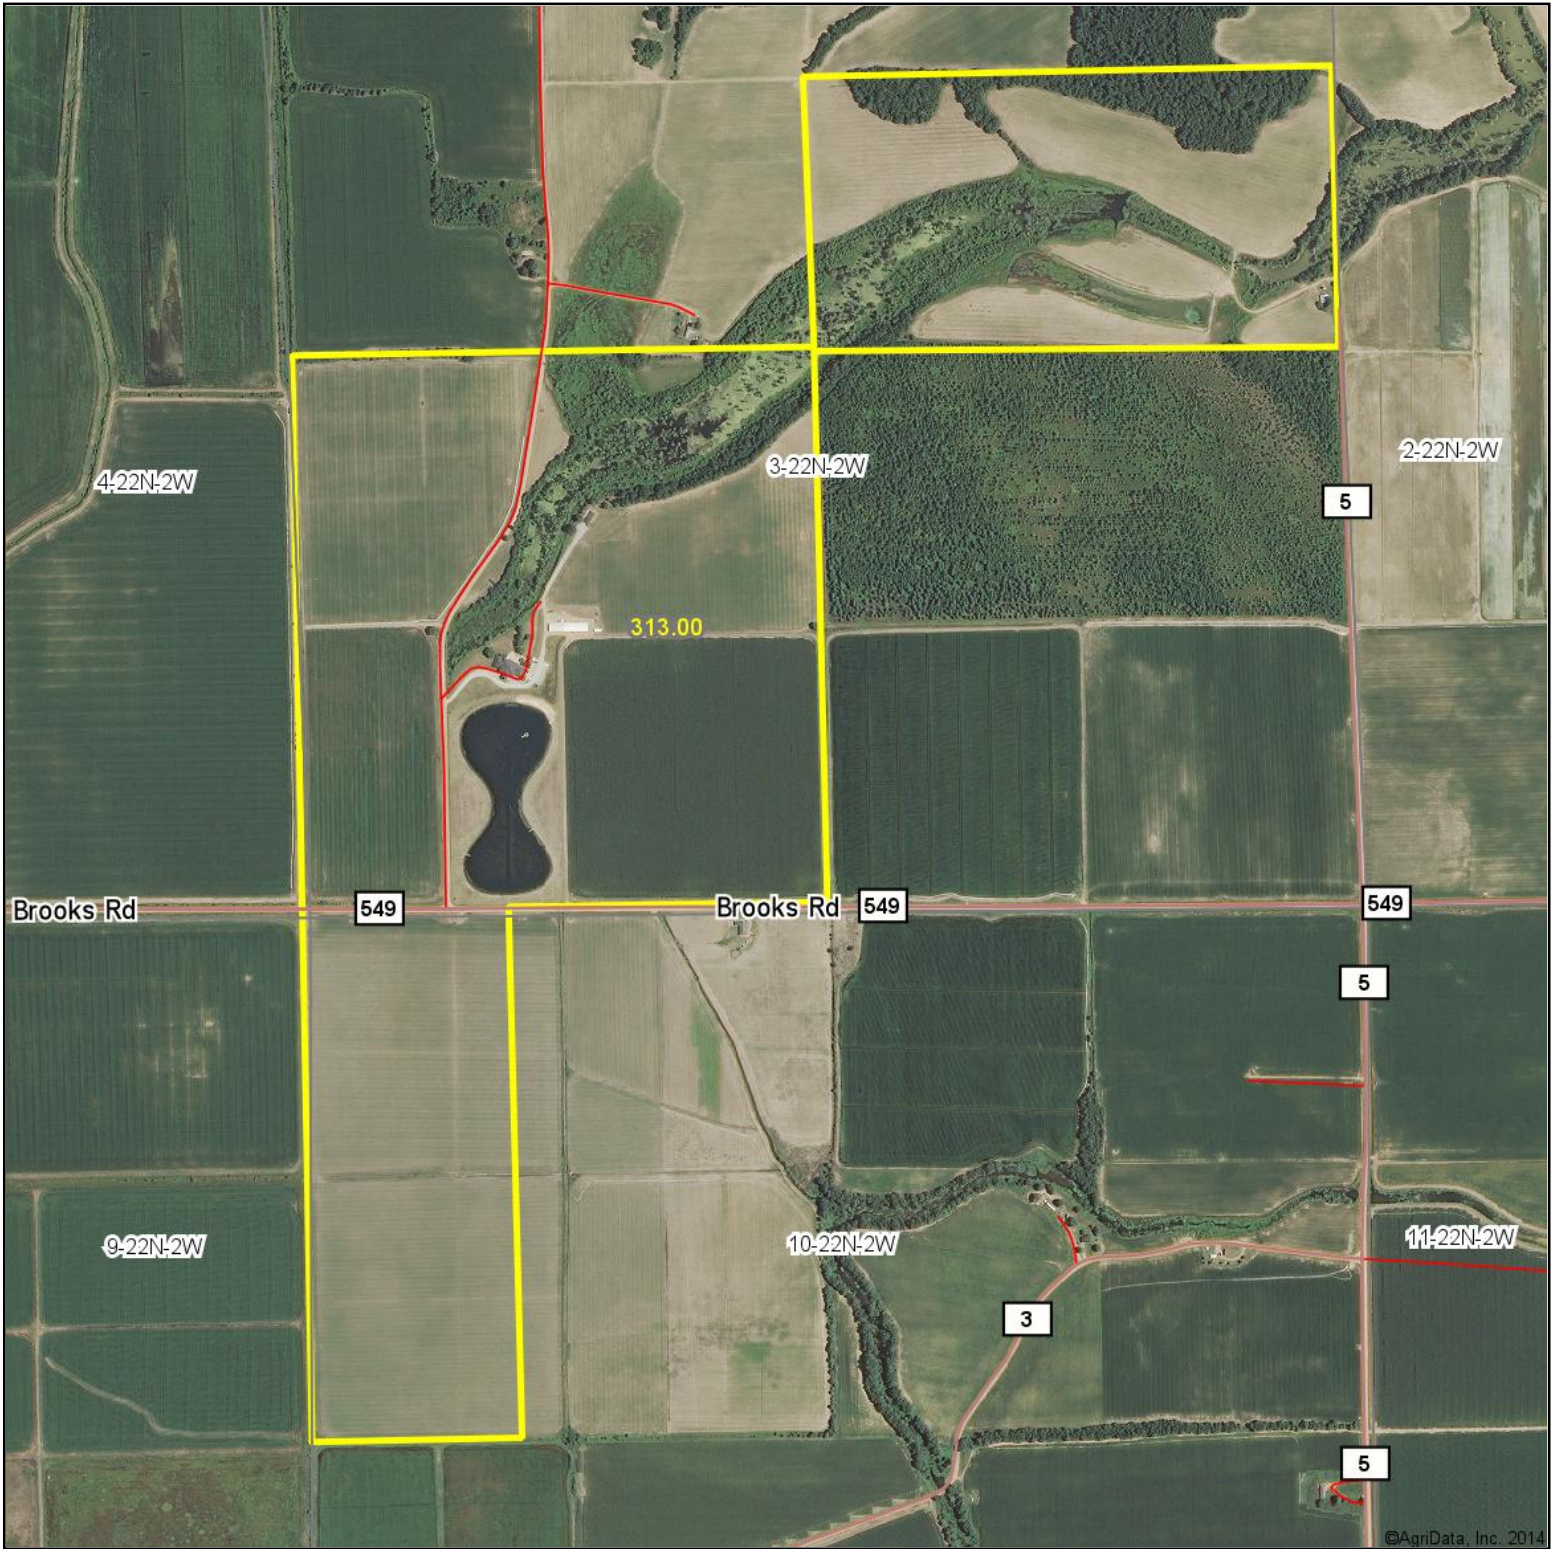

Aerial Map

Maps Provided By:

© AgriData, Inc. 2014 www.AgriDataInc.com

3-22N-2W
Leflore County
Mississippi

map center: 33° 47' 50.22, 90° 23' 29.63

scale: 12661

9/22/2014