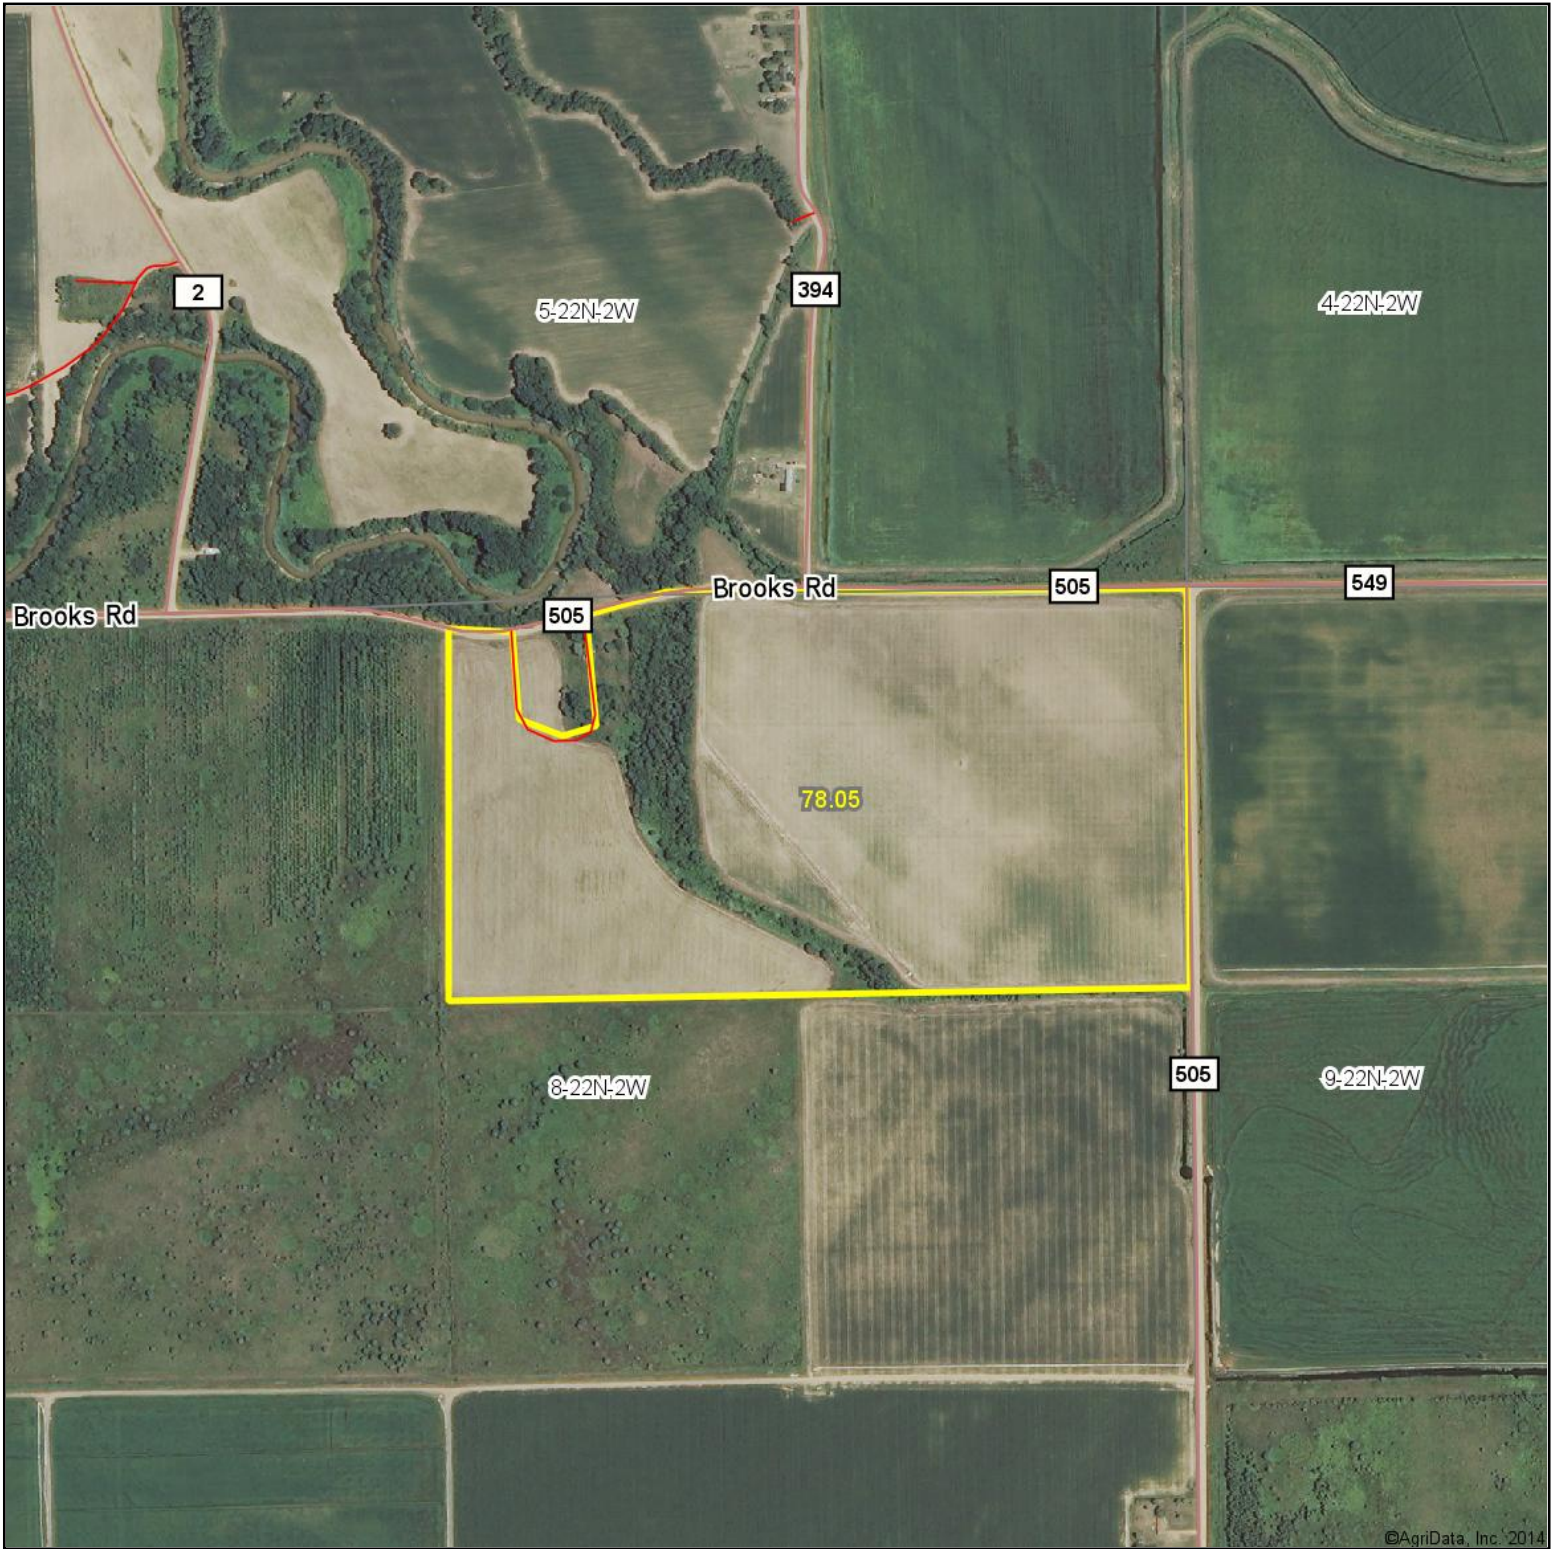

Aerial Map

©AgriData, Inc. 2014

Maps Provided By:

© AgriData, Inc. 2014 www.AgriDataInc.com

8-22N-2W
Leflore County
Mississippi

map center: 33° 47' 39.07, 90° 25' 17.77

scale: 8764

9/22/2014