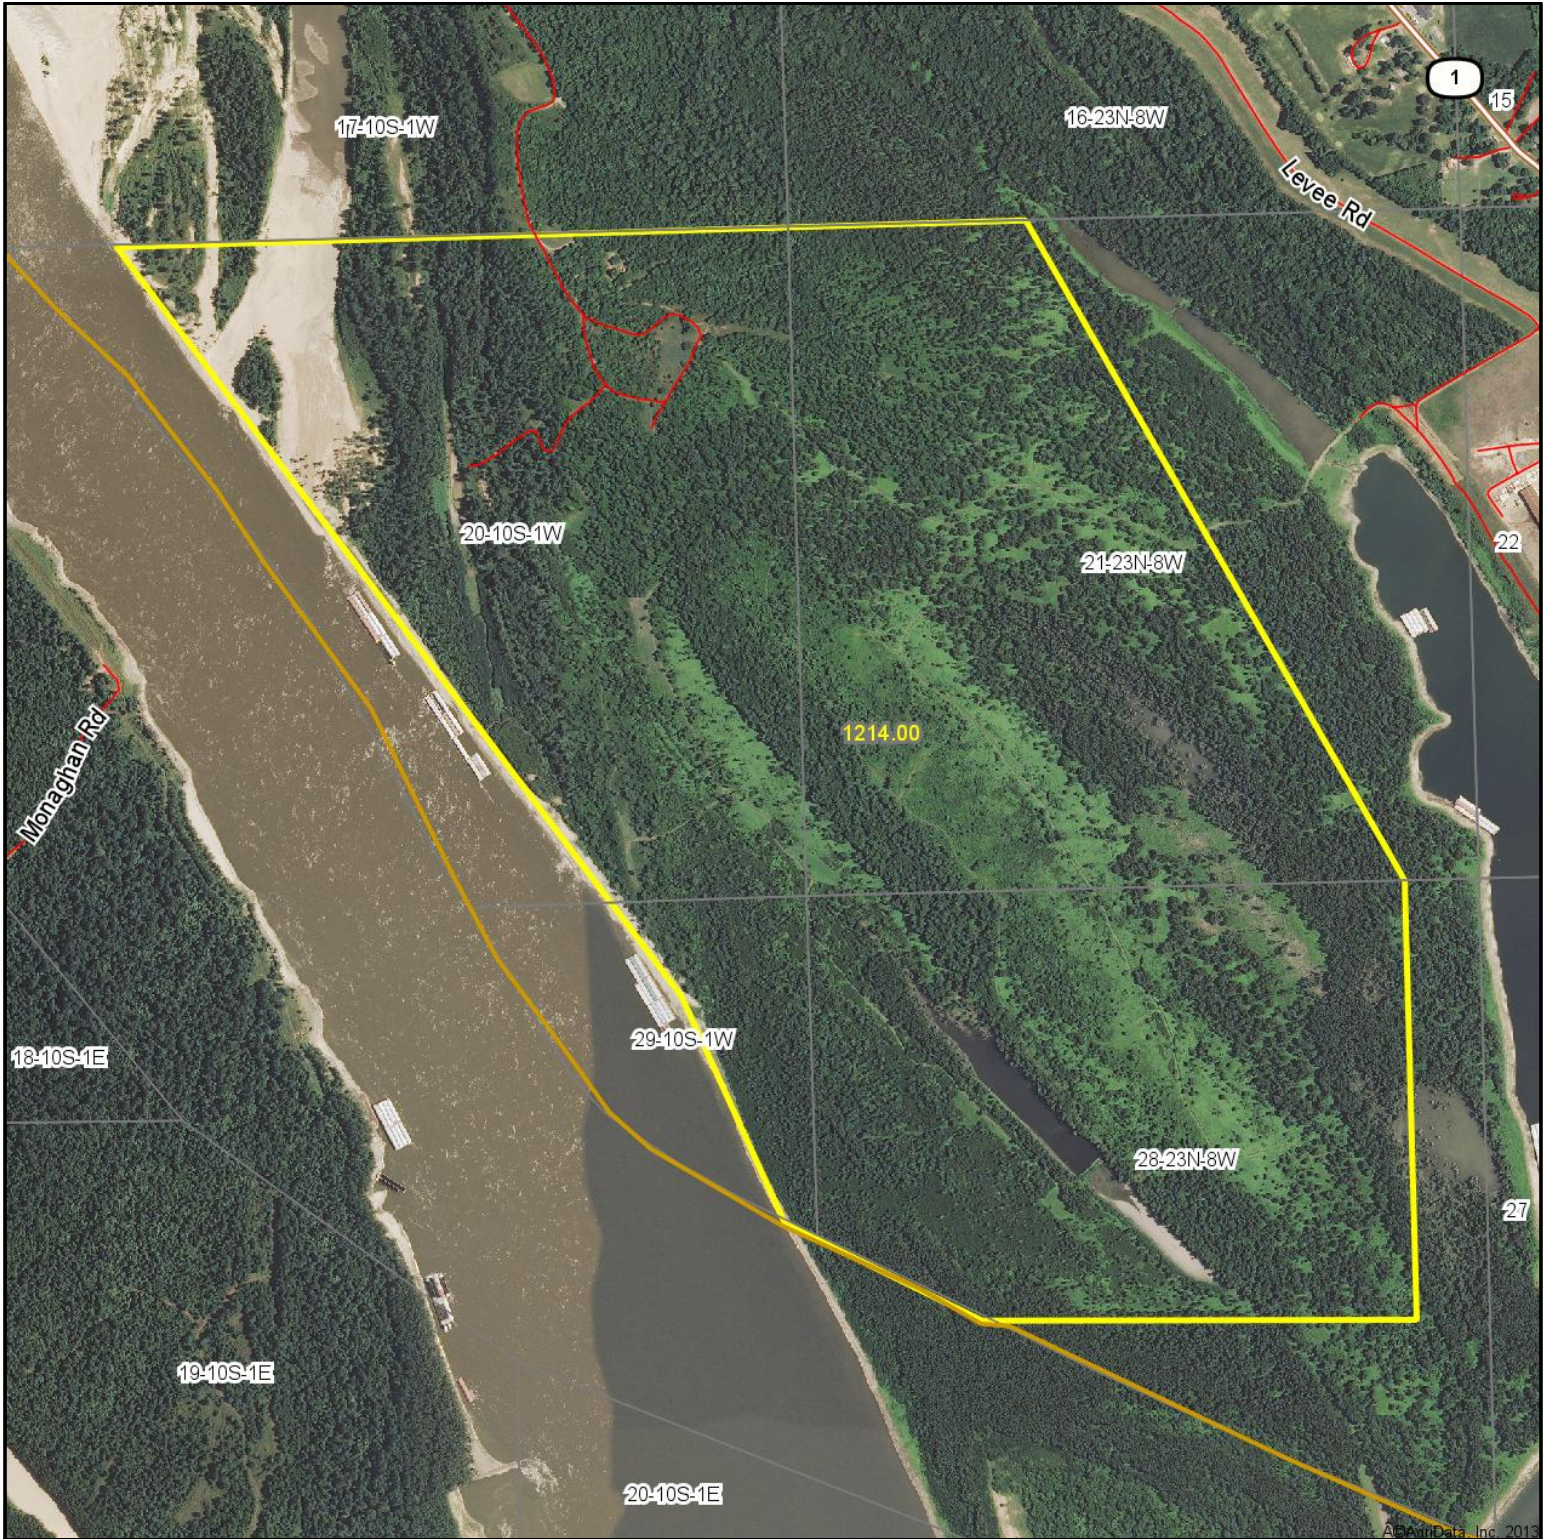

Aerial Map

Maps provided by:

©AgriData, Inc. 2012

www.AgriDataInc.com

20-10S-1W
Bolivar County
Mississippi

map center: 33° 49' 21.6, 91° 2' 32.86

scale: 18260

11/7/2013