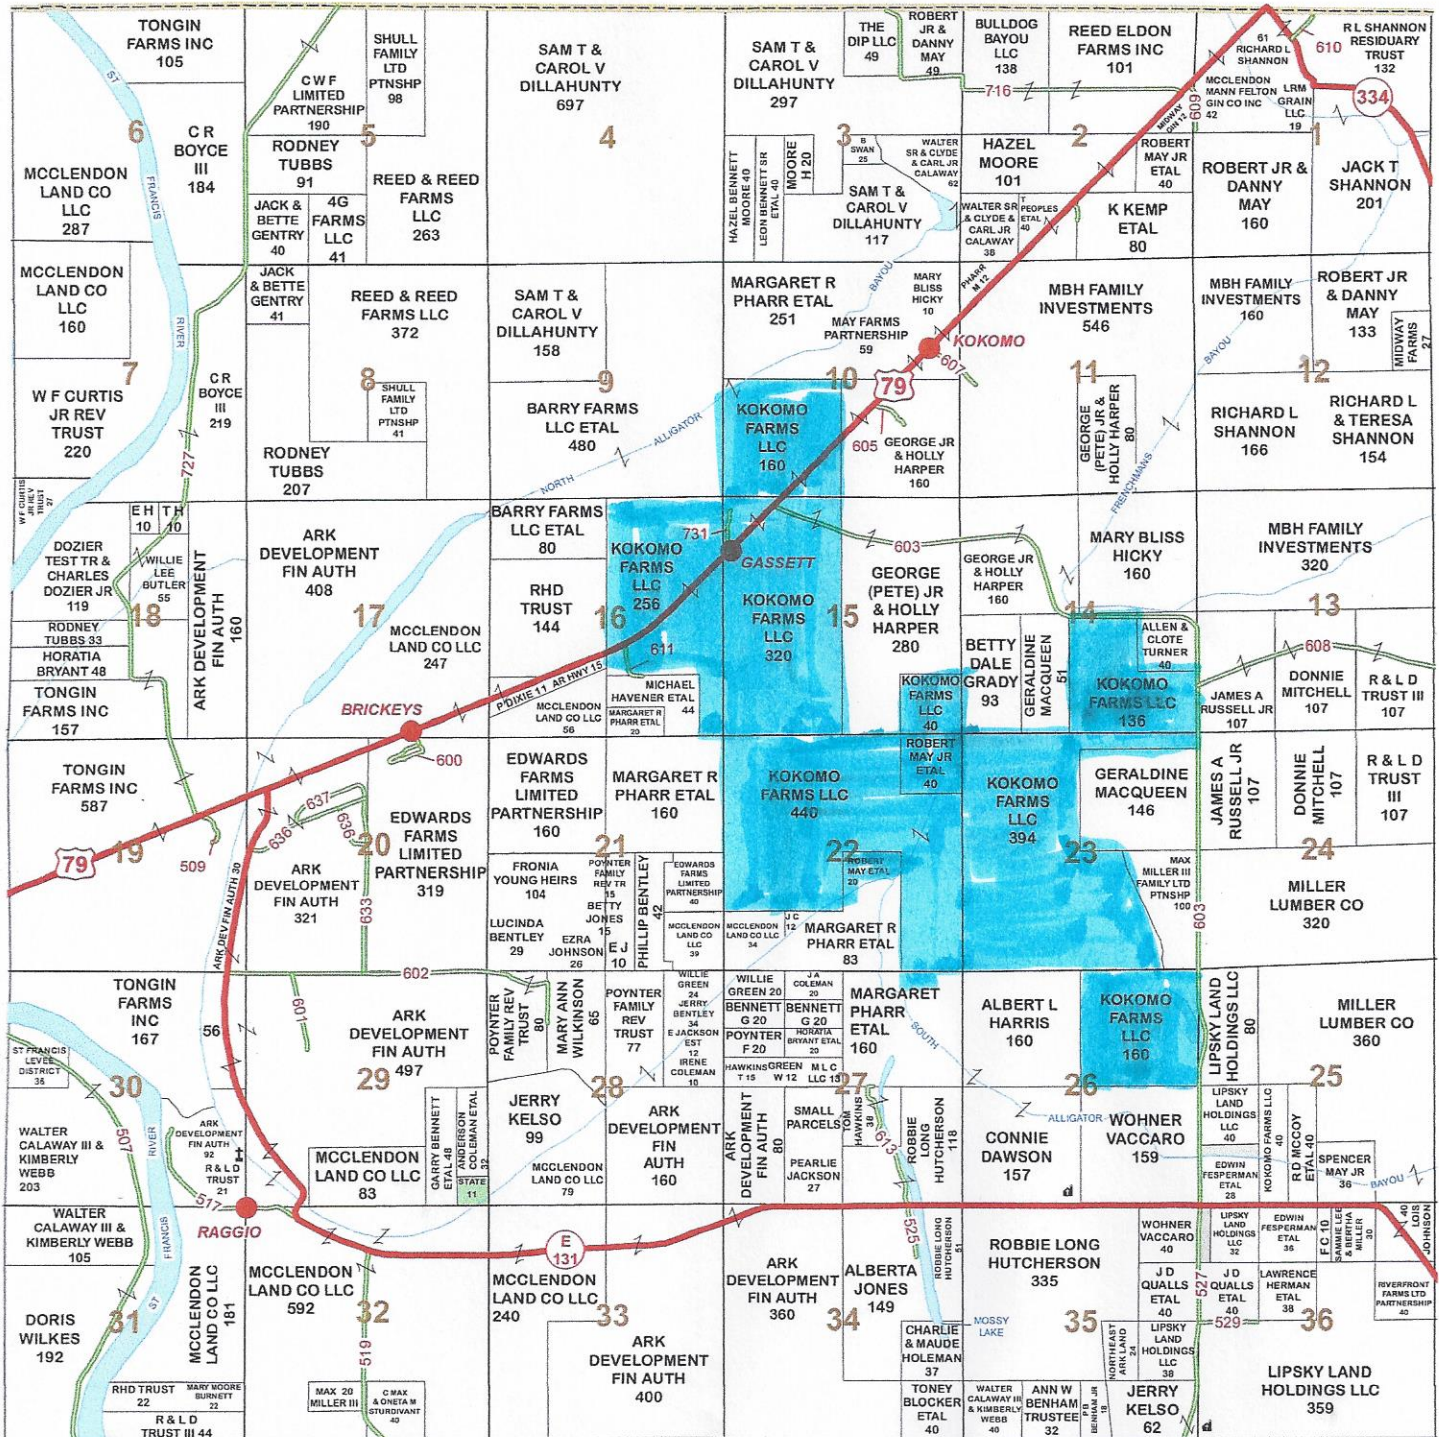

CHAD RUSSELL FARMS

Marianna, AR 72360
(870) 295-4549

T3N • R5E

ST. FRANCIS COUNTY

SEE PAGE 21

SEE PAGE 25

Copyright 2012 © Mapping Solutions Inc.

SEE PAGE 39