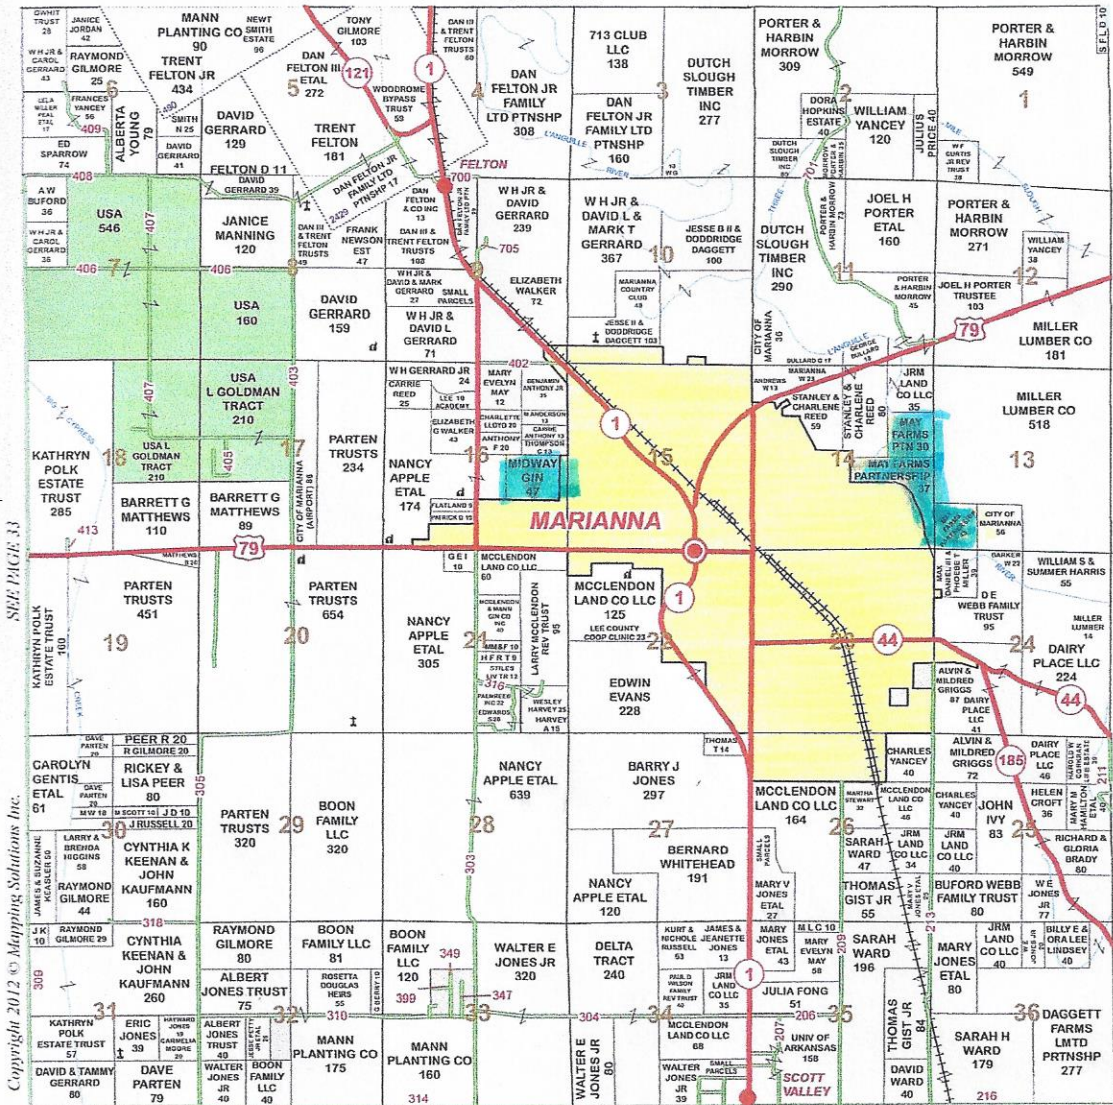

Jay Harden
Location Manager

Crop Production Services

332 Lee 303
Marianna, AR 72360
jay.harden@CPSAGU.com

www.cropproductionservices.com

Phone: (870) 295-2411
Fax: (870) 295-4704
Mobile: (870) 295-0000

T2N • R3E

SEE PAGE 19

SEE PAGE 33

Copyright 2012 Mapping Solutions, Inc.

SEE PAGE 37

SEE PAGE 47