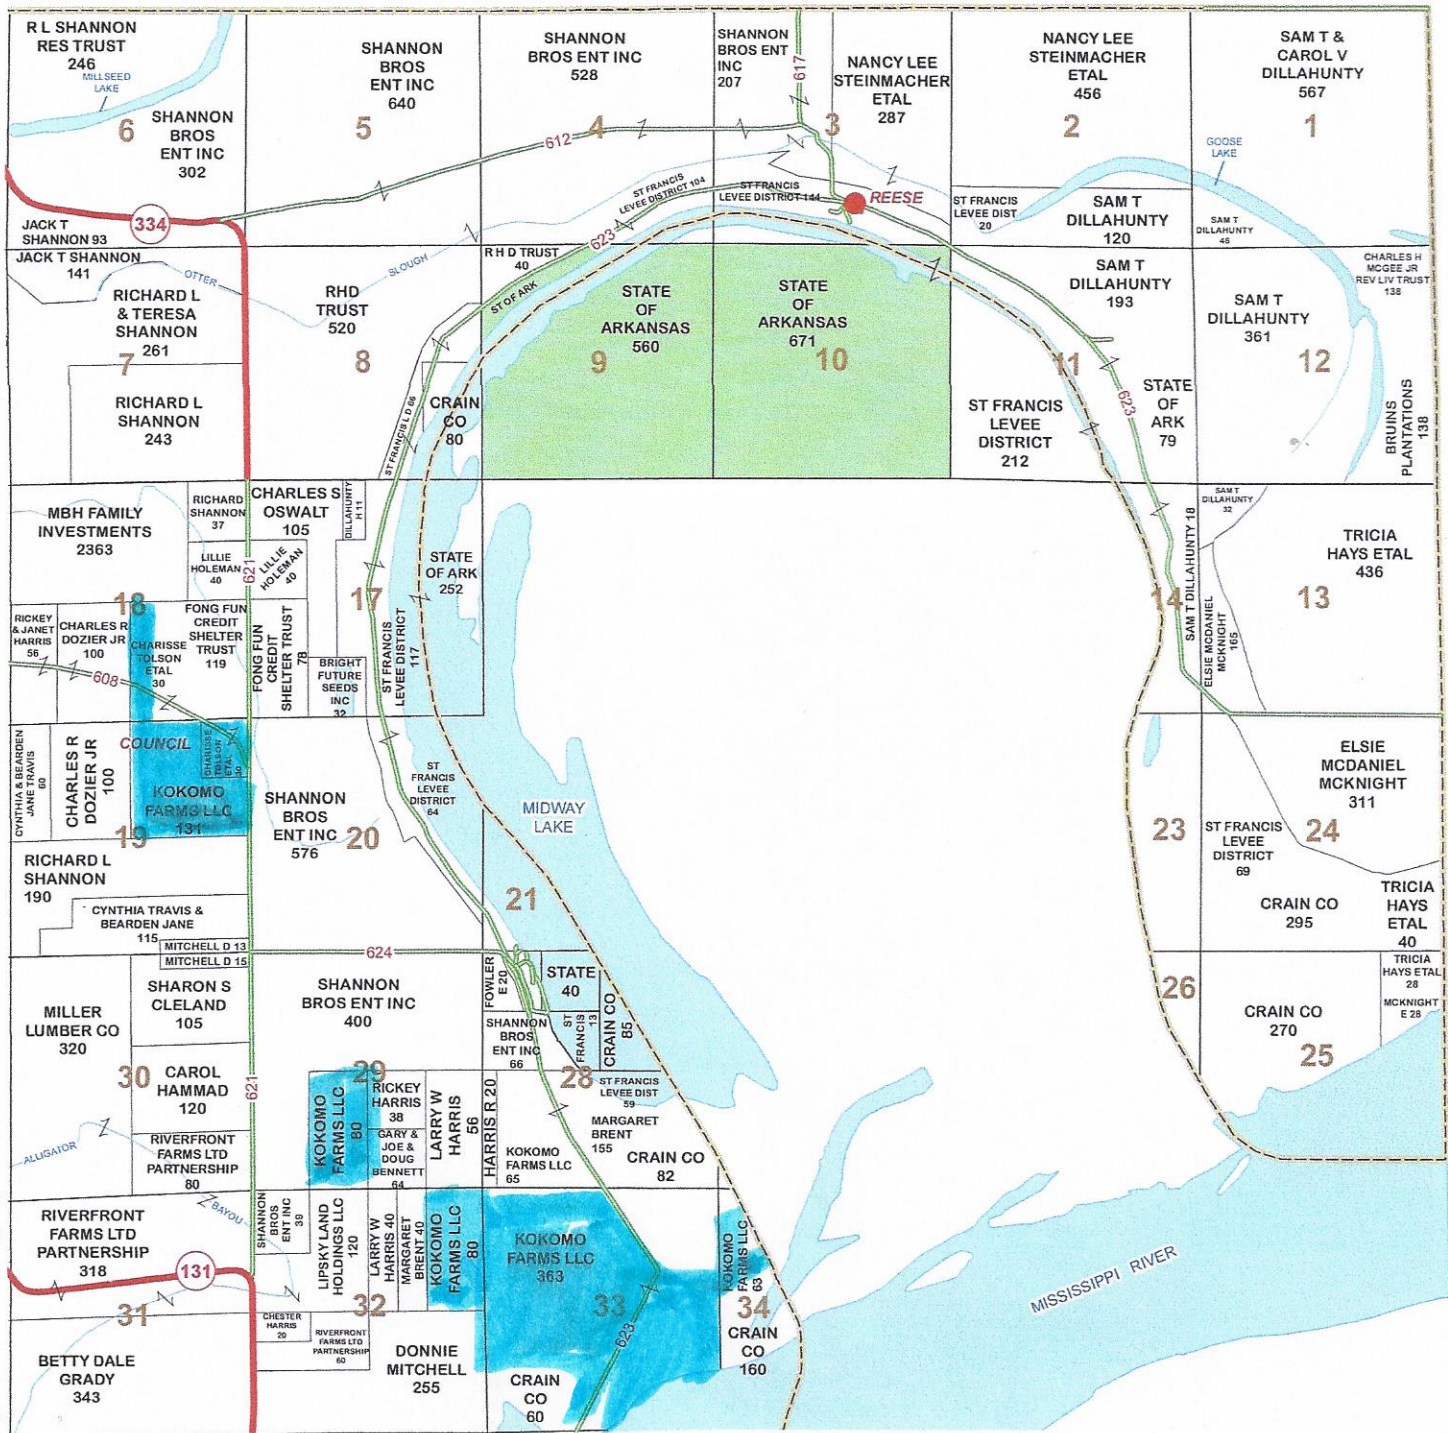

T3N • R6E

ST. FRANCIS COUNTY

SEE PAGE 23

Copyright 2012 © Mapping Solutions Inc.

SEE PAGE 41

CRITTENDEN COUNTY

TUNICA COUNTY
STATE OF MISSISSIPPI